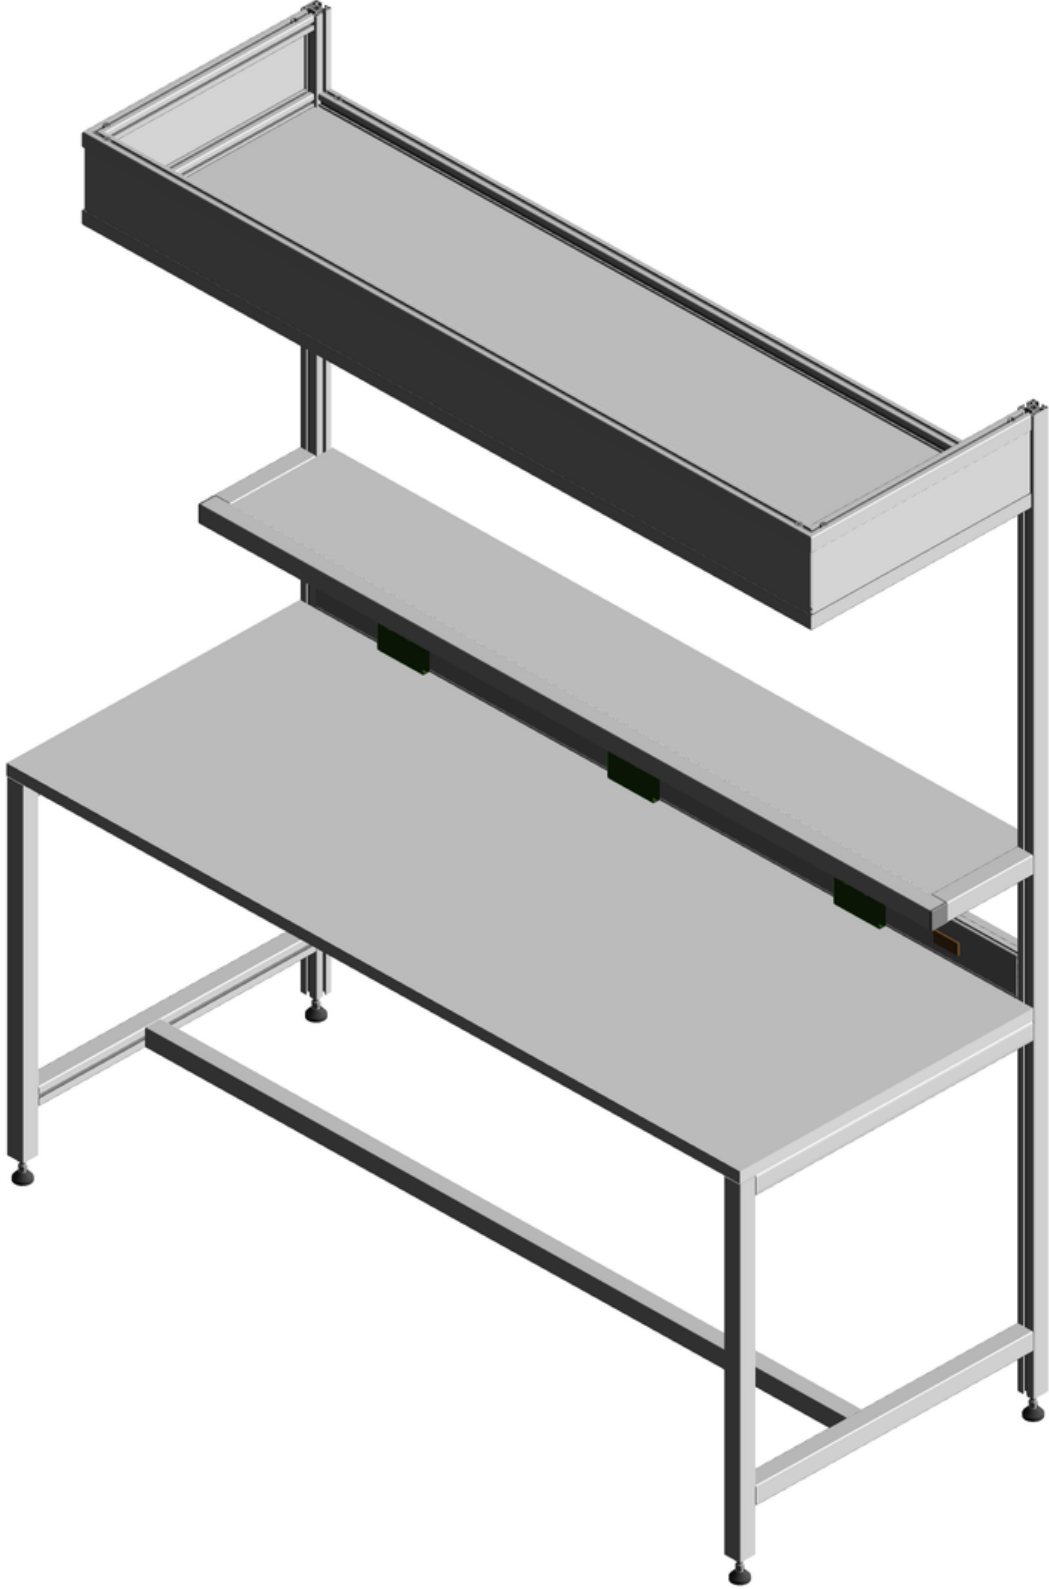

# CONSTRUCTION DOCUMENTATION

Design Title : Lighting & Power Bench  
Revision Level :  
Approved by :  
Designer :  
Company : MayTec Australia  
Address : 8/175 James Ruse Dr Rosehill  
E-Mail : info@maytec.com.au  
Phone : 02 9898 9929  
Date : 2024-10-02

# Isometric view

Some accessories may not be shown