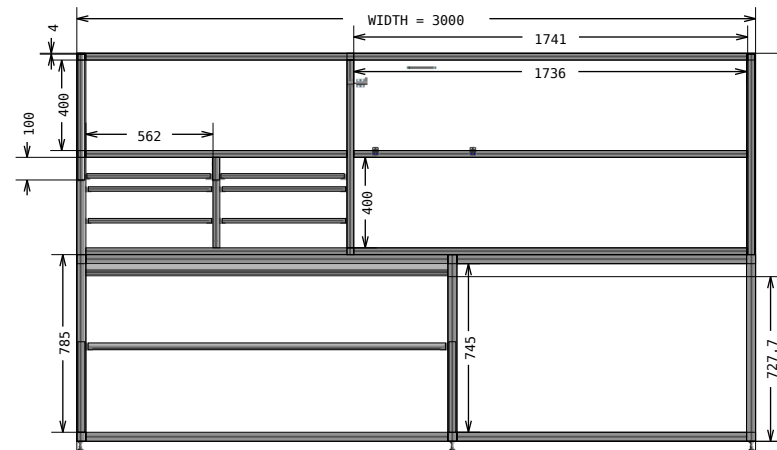

CONSTRUCTION DOCUMENTATION

Design Title : Multi-compartmentPackingBench
Revision Level :
Approved by :
Designer :
Company : Maytec Australia
Address : 8/175 James Ruse Drive Rosehill 2142
E-Mail :
Phone : 02 9898 9929
Date : 2021-07-08

Multiview

FRONT

LEFT

TOP

ISOMETRIC

Exploded view "Front" (isometric)