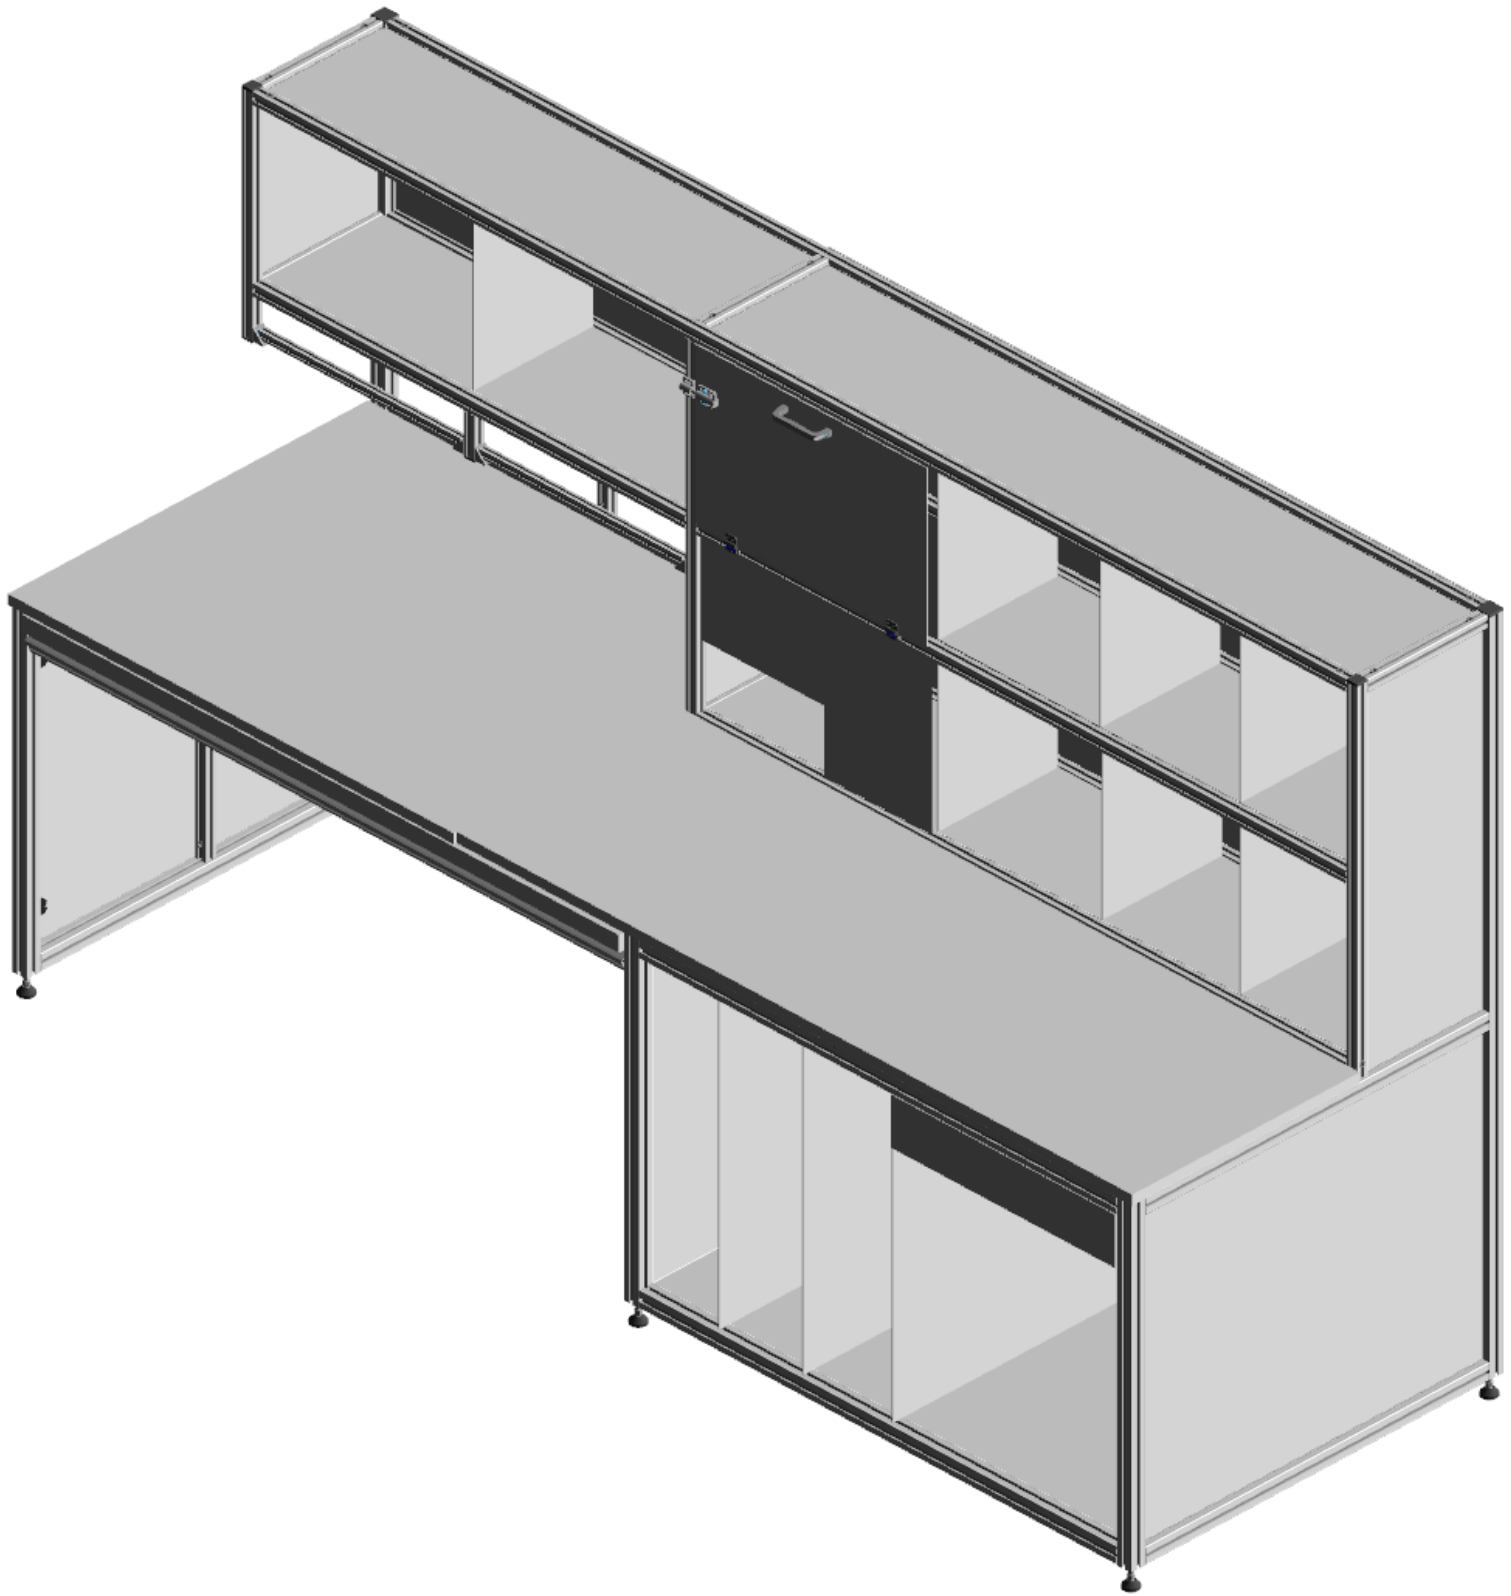

CONSTRUCTION DOCUMENTATION

Design Title : Multi-compartmentPackingBench
Revision Level :
Approved by :
Designer :
Company : Maytec Australia
Address : 8/175 James Ruse Drive Rosehill 2142
E-Mail :
Phone : 02 9898 9929
Date : 2021-07-08

Multiview

FRONT

LEFT

TOP

ISOMETRIC

Exploded view "Front" (isometric)