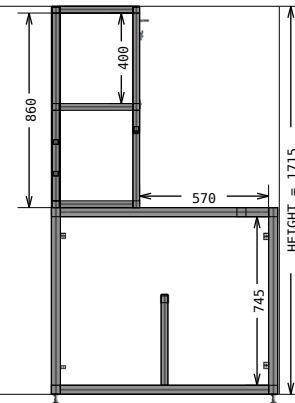

CONSTRUCTION DOCUMENTATION

Design Title : Multi-compartmentPackingBench
Revision Level :
Approved by :
Designer :
Company : Maytec Australia
Address : 8/175 James Ruse Drive Rosehill 2142
E-Mail :
Phone : 02 9898 9929
Date : 2021-07-08

Multiview

FRONT

LEFT

TOP

ISOMETRIC

Exploded view "Front" (isometric)