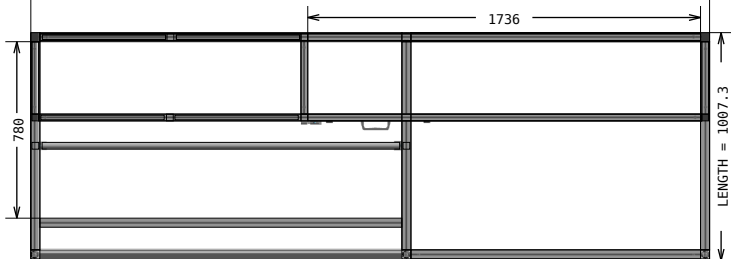

CONSTRUCTION DOCUMENTATION

Design Title : Multi-compartmentPackingBench
Revision Level :
Approved by :
Designer :
Company : Maytec Australia
Address : 8/175 James Ruse Drive Rosehill 2142
E-Mail :
Phone : 02 9898 9929
Date : 2021-07-08

Multiview

FRONT

LEFT

TOP

ISOMETRIC

Exploded view "Front" (isometric)