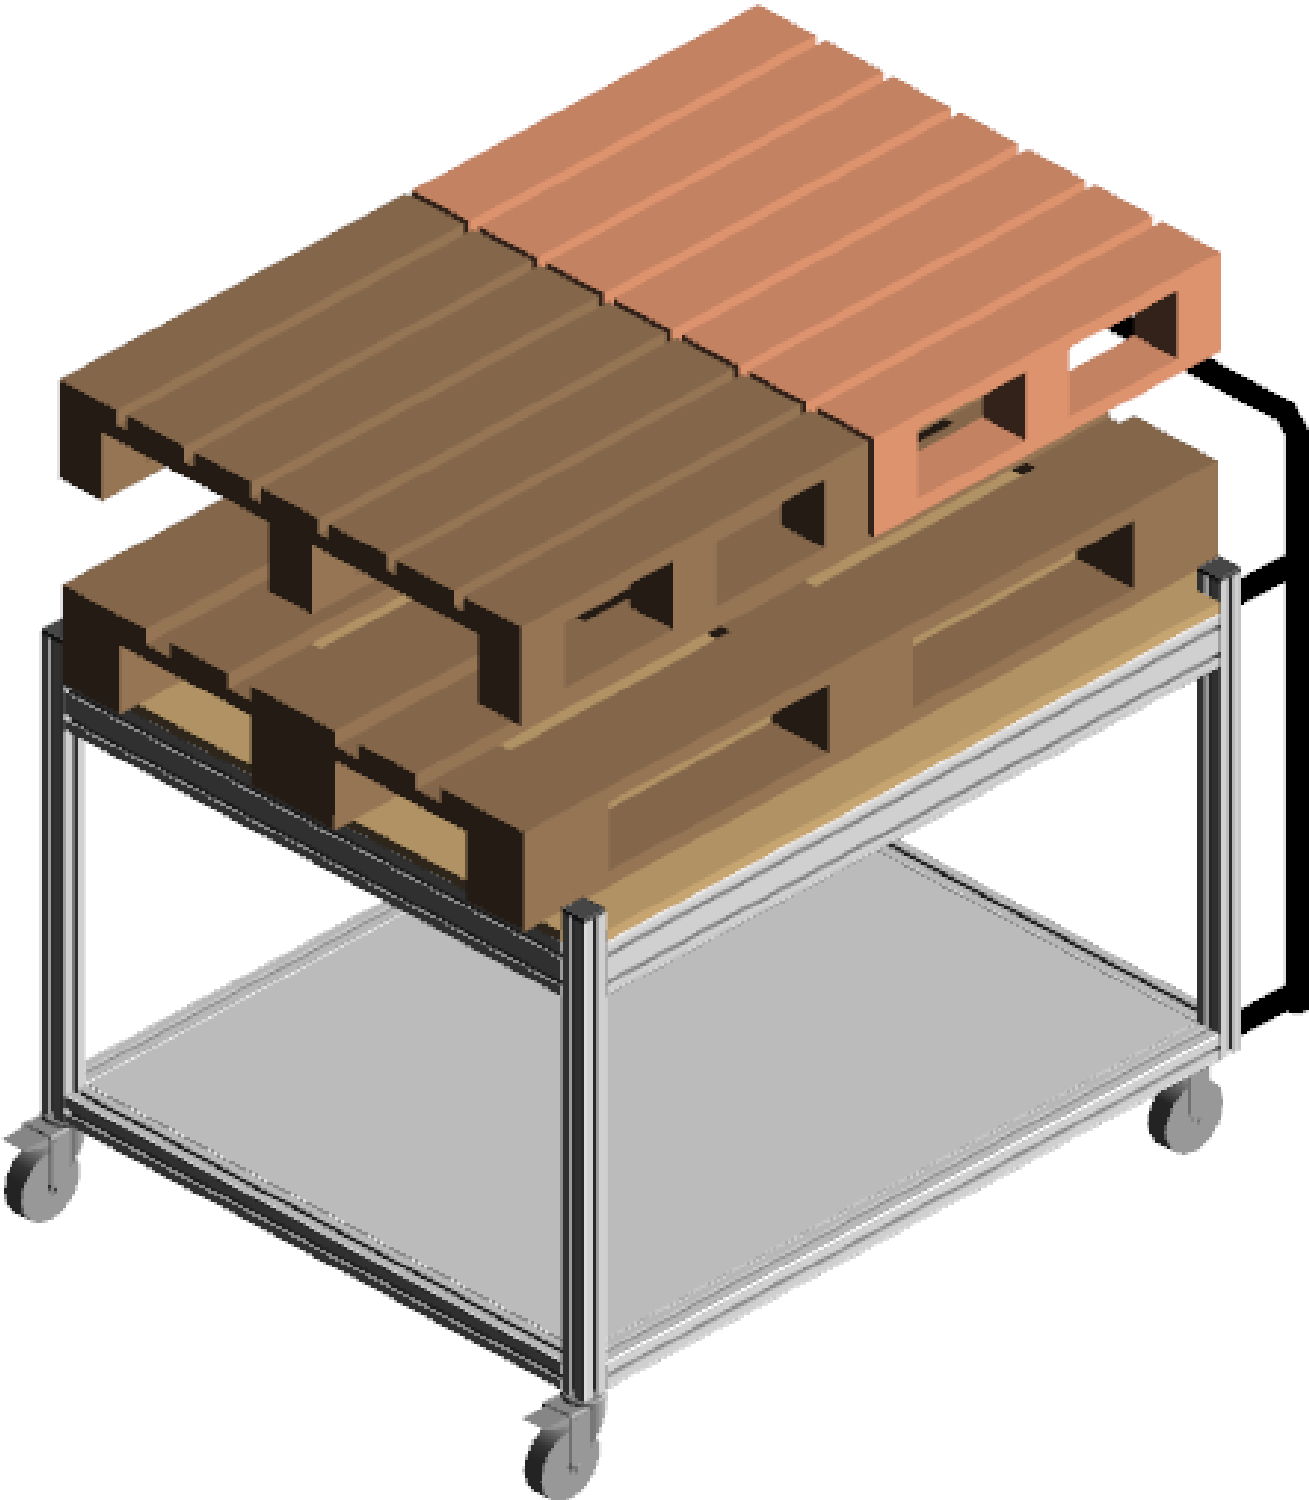

Design Title : Euro-pallet trolley
Revision Level :
Approved by :
Designer :
Company : MayTec Australia
Address : 8/175 James Ruse Drive Rosehill 2142
E-Mail :
Phone : 02) 9898 9929
Date : 2020-10-30

Isometric view

Some accessories may not be shown

Multiview