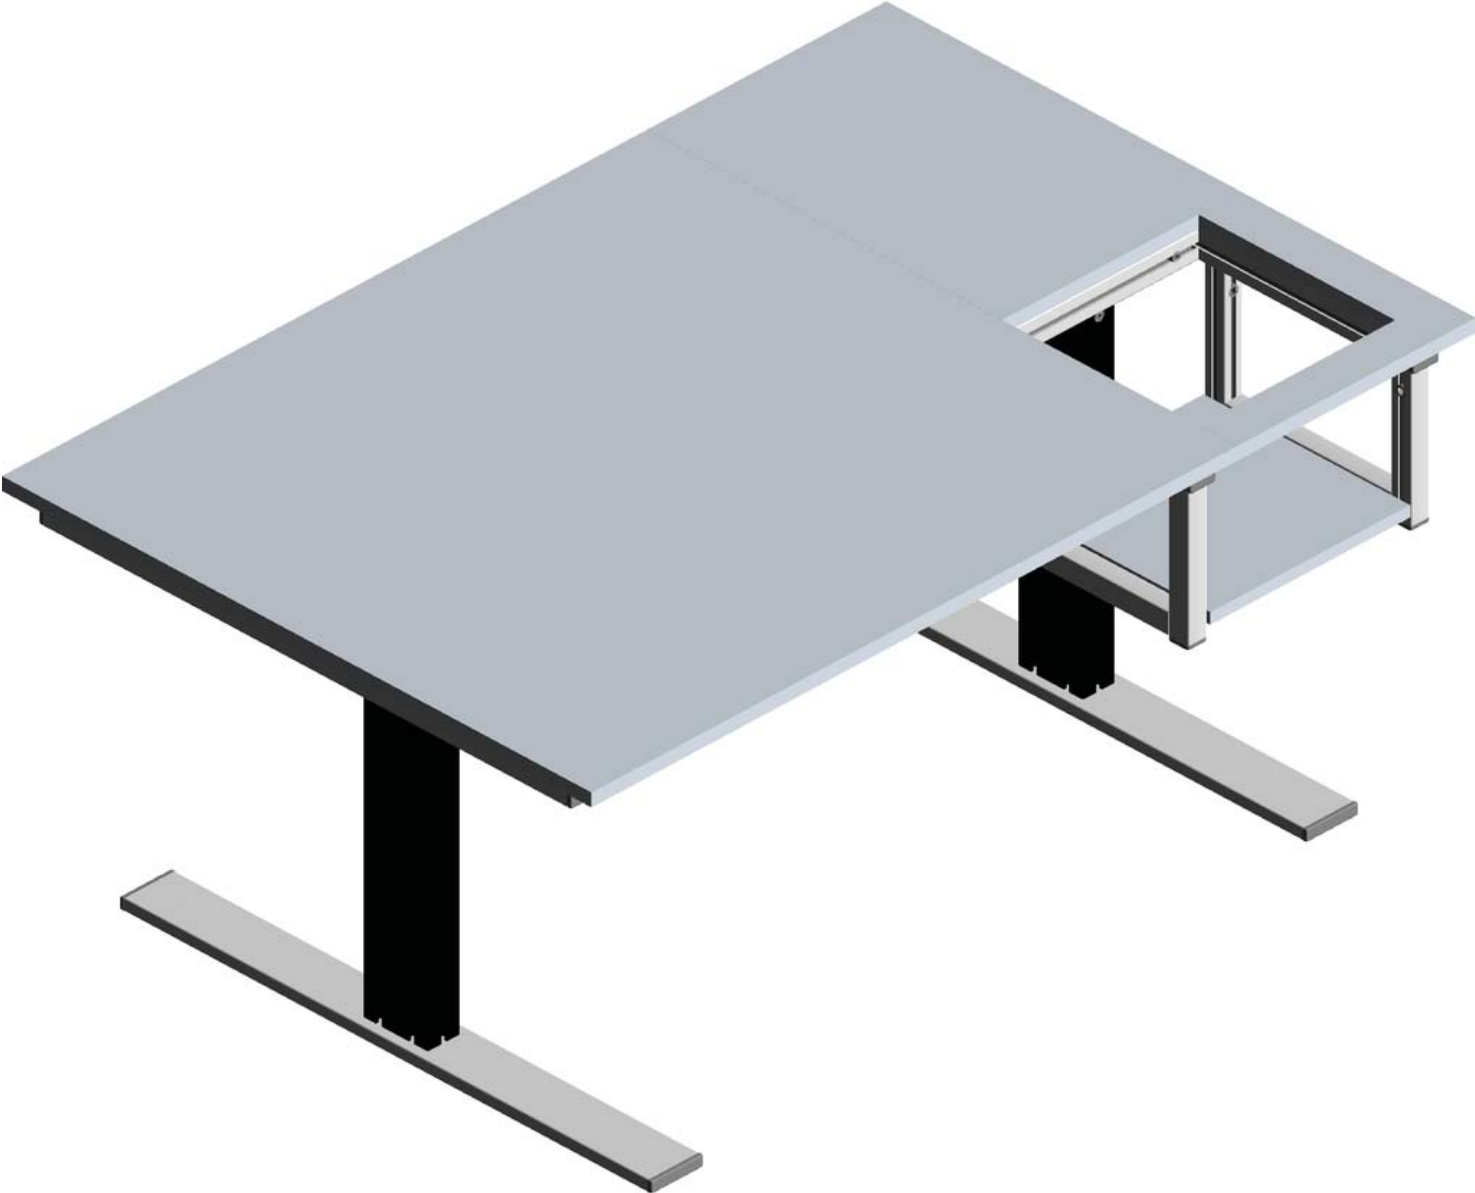

CONSTRUCTION DOCUMENTATION

Design Title : Adjustable Height Container Bench
Revision Level :
Approved by :
Designer :
Company : MayTec Australia
Address : 8/175 James Ruse Drive Rosehill 2142
E-Mail :
Phone : 02) 9898 9929
Date : 5/18/2018

Design Title : Adjustable Height Container Bench
Customer Name :
Customer E-Mail :
Date : 5/18/2018

Isometric view

Some accessories may not be shown

Multiview