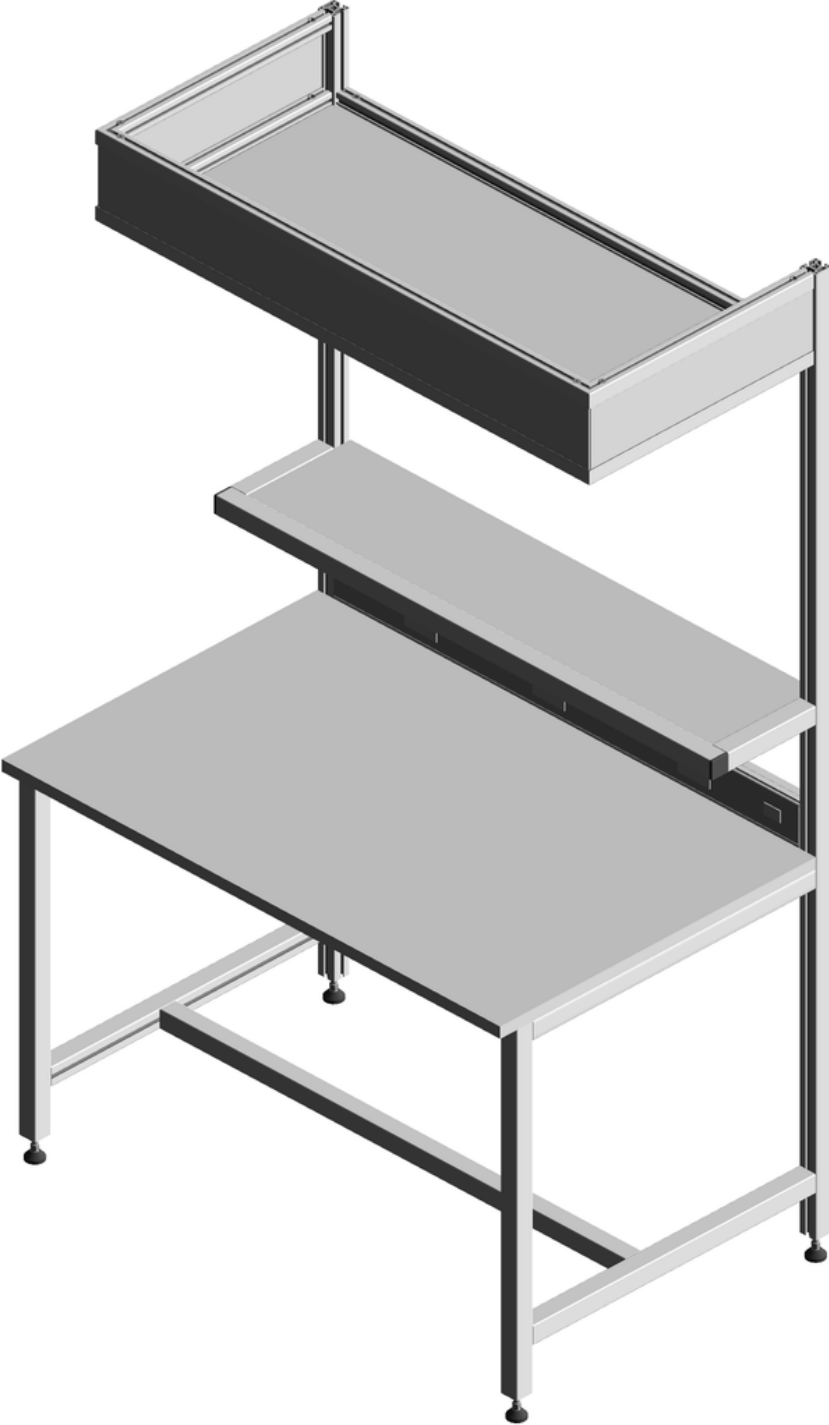

Design Title : Lighting&PowerBench1
Customer Name :
Customer E-Mail : info@maytec.net.au
Date : 2019-11-14

Isometric view

Some accessories may not be shown

Multiview