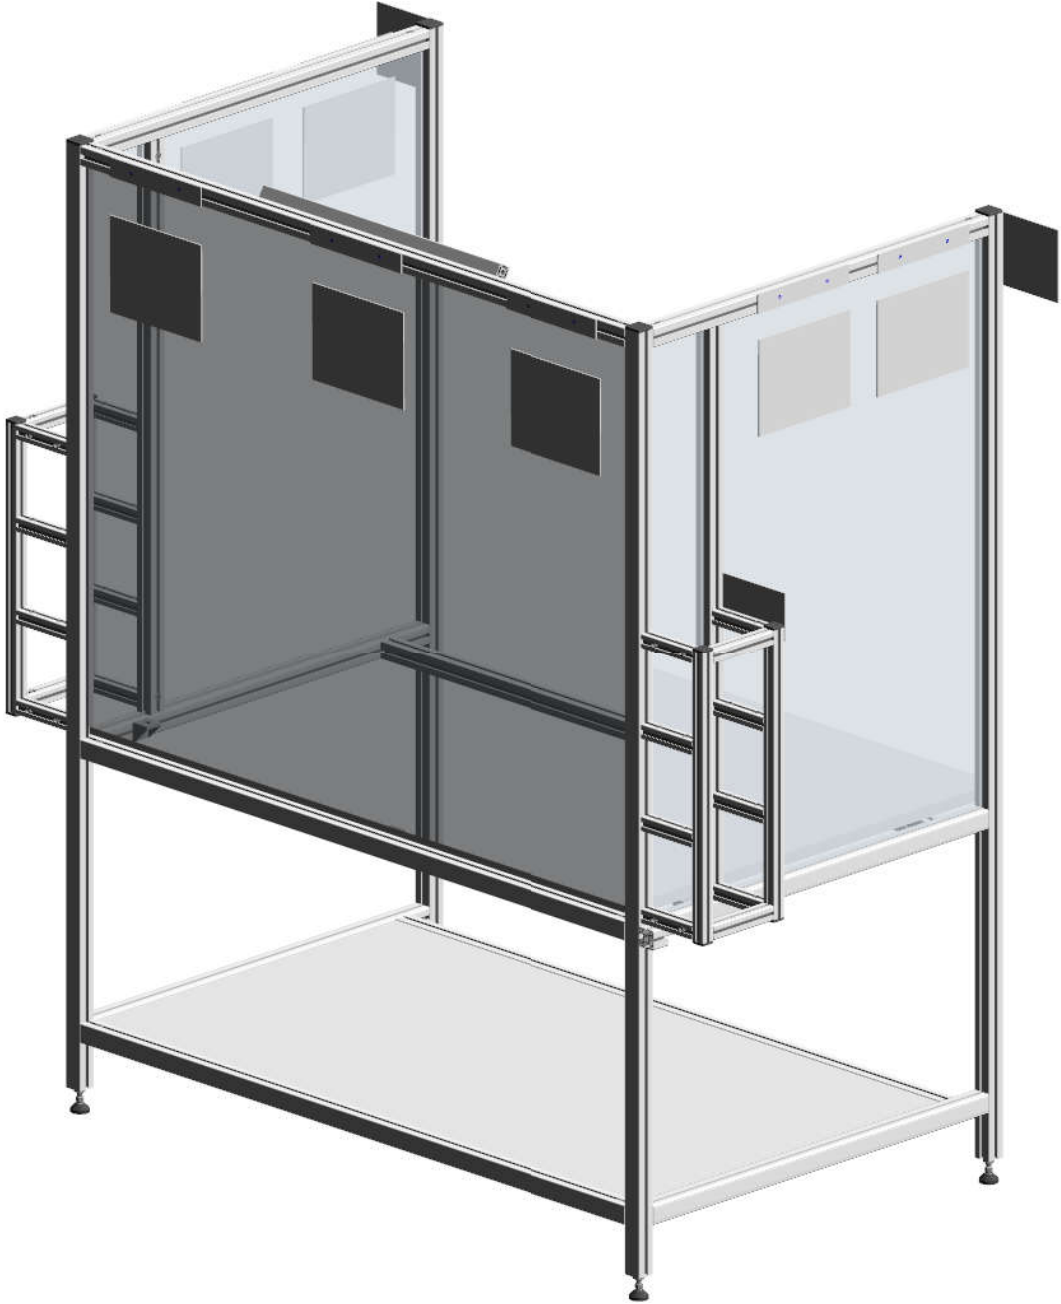

CONSTRUCTION DOCUMENTATION

Design Title : SpecialisedSamplingBench1
Revision Level :
Approved by :
Designer :
Company : Maytec Australia
Address : 8/175 James Ruse Drive Rosehill 2142
E-Mail :
Phone : 02 9898 9929
Date : 2019-10-24

Isometric view

Some accessories may not be shown

Multiview