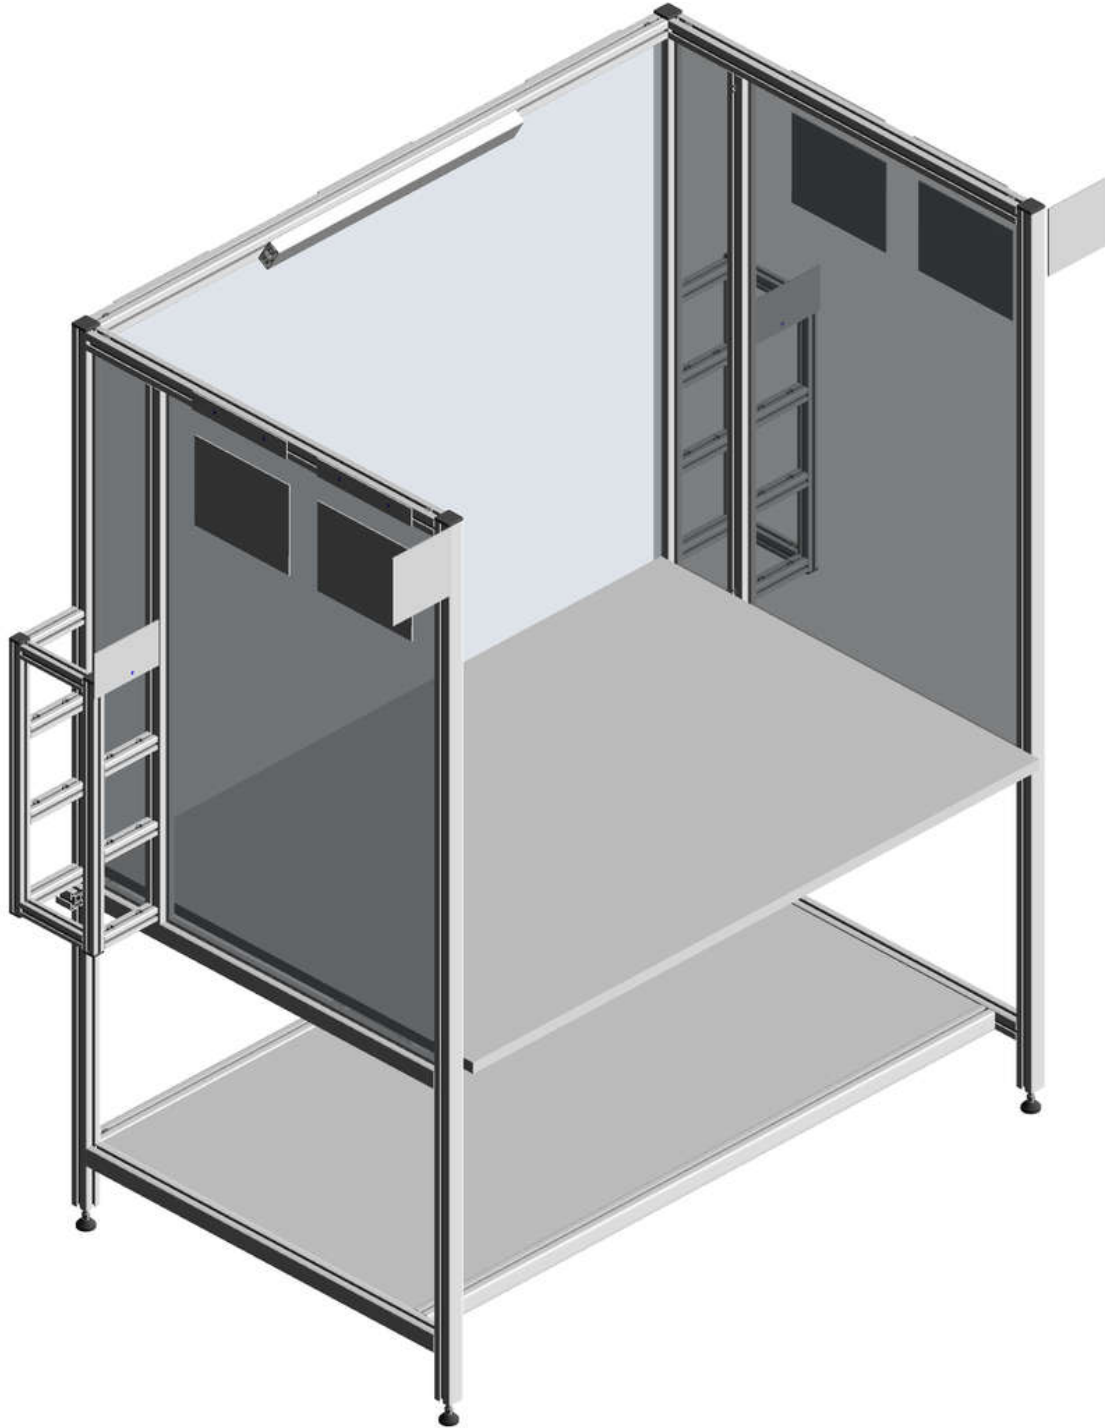

CONSTRUCTION DOCUMENTATION

Design Title : SpecialisedSamplingBench1
Revision Level :
Approved by :
Designer :
Company : Maytec Australia
Address : 8/175 James Ruse Drive Rosehill 2142
E-Mail :
Phone : 02 9898 9929
Date : 2019-10-24

Isometric view

Some accessories may not be shown

Multiview